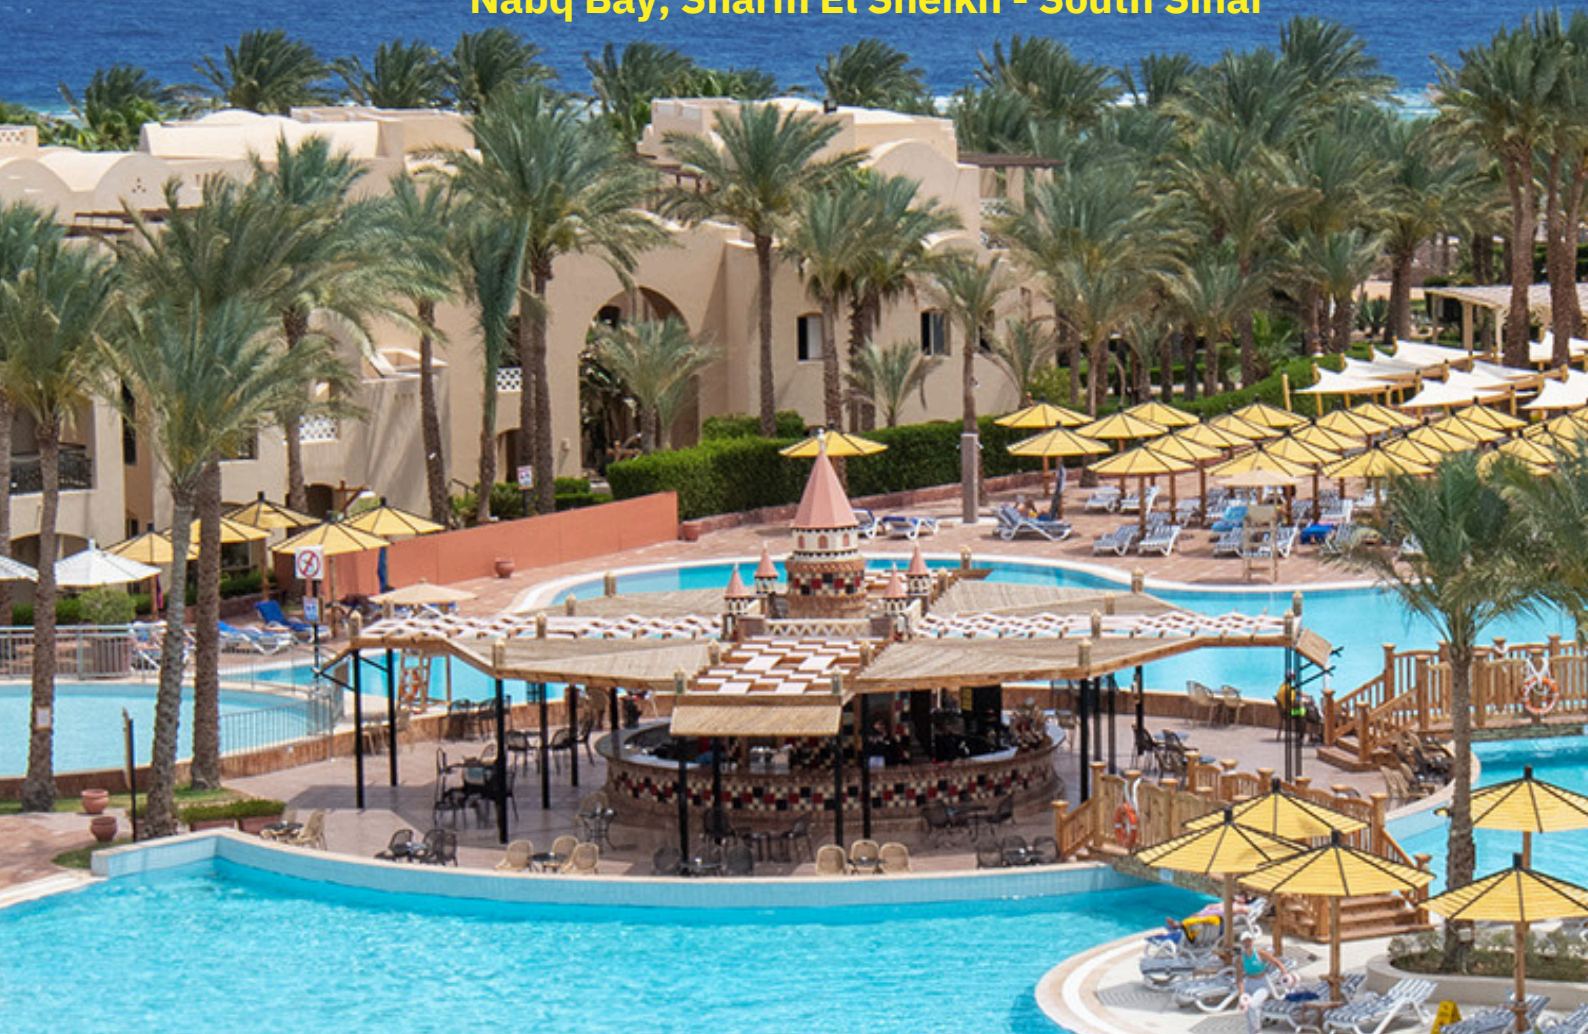

TUI MAGIC LIFE
REDSINA SHARM EL SHEIKH

Nabq Bay, Sharm El Sheikh - South Sinai

TUI MAGIC LIFE Redsina Sharm El Sheikh is a serene retreat located in the heart of Nabq Bay, Sharm El Sheikh, just 10 km from Sharm El Sheikh International Airport and a short drive from Naama Bay. It offers a picturesque getaway with breathtaking views of the Red Sea and the surrounding Sinai mountains.

TUI MAGIC LIFE Redsina Sharm El Sheikh

Provides an ideal setting for an unforgettable beach vacation.

Step into a world of relaxation and excitement at TUI MAGIC LIFE Redsina Sharm El Sheikh, where every moment is crafted for unforgettable beachside bliss. Guests are invited to unwind amidst the sun-kissed shores of our private beach or make a splash in one of our two inviting swimming pools and a kids' pool.

Boasting 521 rooms, the resort is family-friendly, complete with playgrounds, the lively MyMO Club, and an aqua park featuring 6 thrilling slides for endless fun.

TUI MAGIC LIFE Redsina Sharm El Sheikh provides an ideal setting for an unforgettable beach vacation. The rejuvenating Mividaspa and diverse dining options further enhance the experience. With its blend of elegance, scenic beauty, and exceptional recreational activities, TML Redsina Sharm El Sheikh provides an ideal setting for an unforgettable beach vacation.